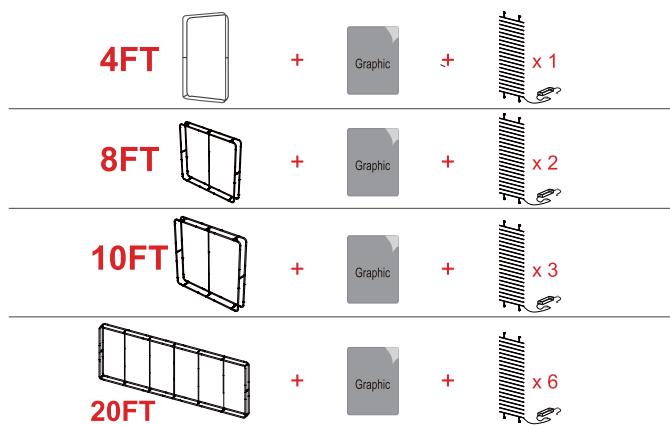

Luminous Portable Backlit Wall UV Printing Light Box

WARRANTY ONE YEAR FOR FRAME INDOOR USE DOUBLE SIDED SINGLE SIDED CE STANDARDS RoHS STANDARDS UL STANDARDS

YOUR CHOICE OF A NEW GENERATION

- 1 Portable and light weight, it can be put into a shipping case with wheels, easy to transport
- 2 Single-side or Double-side is available.
- 3 2 persons set up it within 10mins, no tools required.
- 4 Standard models: 4FT、8FT、10FT & 20FT, accepting customized sizes.

Display Effects

Lights On

Lights Off

Accessories

Big Shipping Case

Small Shipping Case

Travel Bag with wheels

Safety 12V LED Light

Waterproof Plugs

Transformer (1.1kg)

Waterproof Switch

Item	2Y028FD23-4L	2Y028FD23-8L	2Y028FD23-10L	2Y028FD23-20L
Product Size:	48"x89"x11.6"	96"x89"x11.6"	120"x89"x11.6"	240"x89"x11.6"
Product Weight:	9KG	18KG	25KG	45KG
Frame Material:	Aluminum Tube			
Frame Color:	Silver			
Graphic Material:	3P Light Box Fabric			
Printing Tech:	UV Curing Process			
Packing:	Shipping Bag + Carton			
Packing Size:	17.4"x16.6" x39.4"	27.6"x16.6" x39.4"	27.6"x16.6" x39.4"	27.6"x16.6" x39.4" x 2pcs
Packing Weight:	10.2KG	21KG	29KG	58KG
Power:	100W	200W	300W	600W
Output Voltage:	12V			
Customize:	Acceptable			